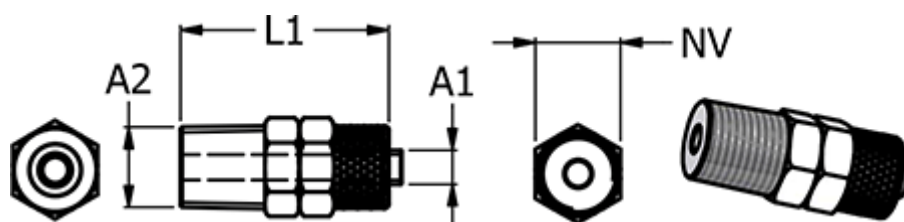

Article number: 586116185

Description: Push-on fitting 11.618-5, metal $\text{Ø}5/3\text{-R } 1/8''$
Straight connector

Measures

Hose diameter A1	= 5/3
L1	= 25
NV	= 12
Thread A2	= R 1/8''